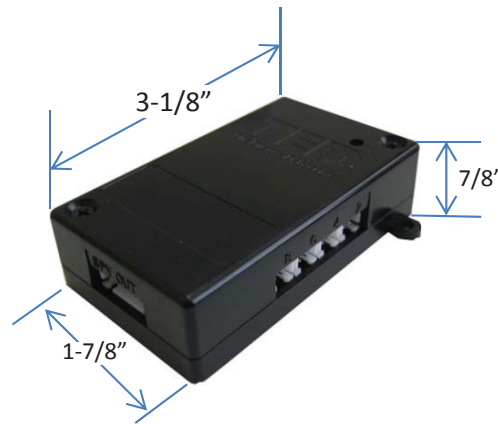

TED Pro Series Dimensions

ECC – Energy Control Center

Pro MTU and MTU-RC

Wired and Wireless Display

Spyder

MTU Home and Lite

TED Pro Current Transformers

CT601B - 200A Split-core CT

CT400XL - 400A Large Split-core CT

CT301 - 400A Standard Split-core CT

All CT Wire: UL1015 22AWG PVC Wire (600V)