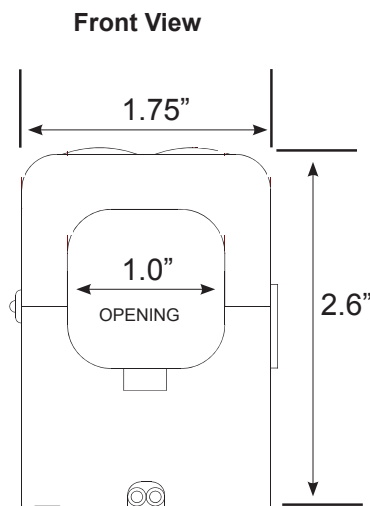

TED Pro Series Dimensions

ECC – Energy Control Center

Pro MTU and MTU-RC

Wired and Wireless Display

Spyder

MTU Home and Lite

TED Pro Current Transformers

CT601B - 200A Split-core CT

CT400XL - 400A Large Split-core CT

CT301 - 400A Standard Split-core CT

All CT Wire: UL1015 22AWG PVC Wire (600V)