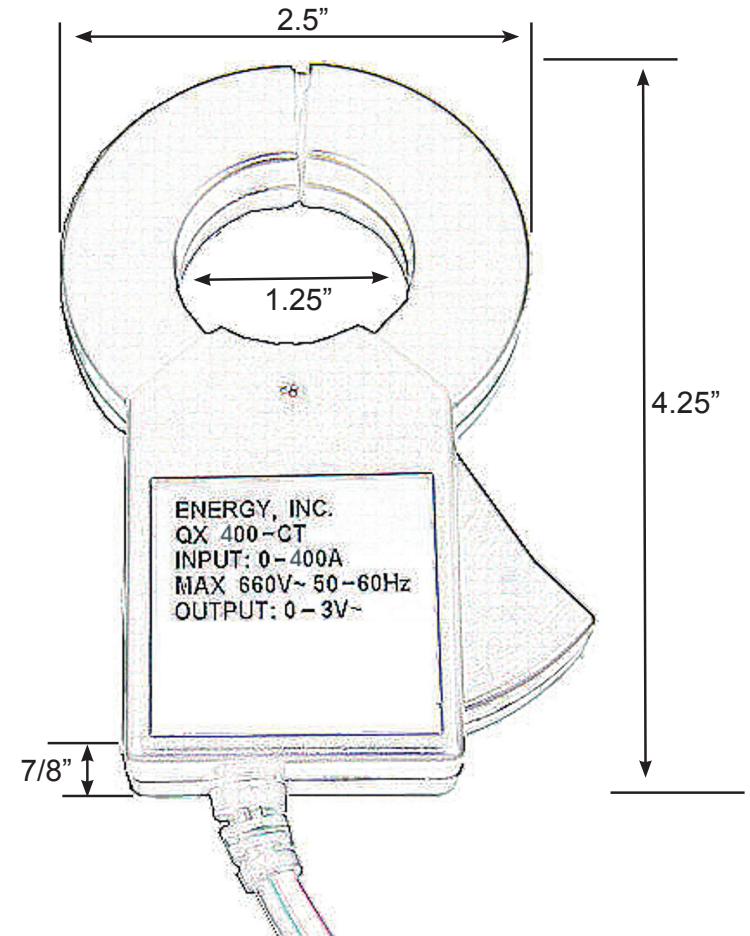

TED Pro Series Dimensions

ECC – Energy Control Center

Pro MTU and MTU-RC

Wired and Wireless Display

Spyder

MTU Home and Lite

TED Pro Current Transformers

CT601B - 200A Split-core CT

CT400XL - 400A Large Split-core CT

CT301 - 400A Standard Split-core CT

All CT Wire: UL1015 22AWG PVC Wire (600V)