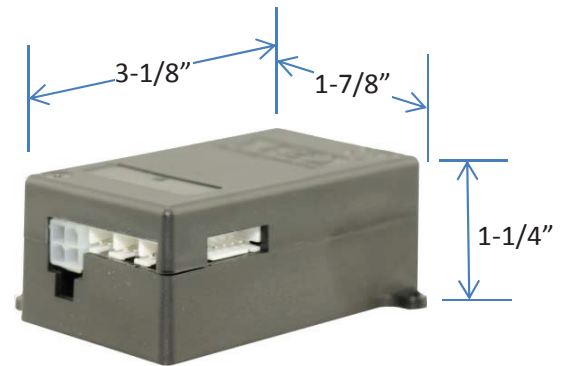

TED Pro Series Dimensions

ECC – Energy Control Center

Pro MTU and MTU-RC

Wired and Wireless Display

Spyder

MTU Home and Lite

TED Pro Current Transformers

CT601B - 200A Split-core CT

CT400XL - 400A Large Split-core CT

CT301 - 400A Standard Split-core CT

All CT Wire: UL1015 22AWG PVC Wire (600V)