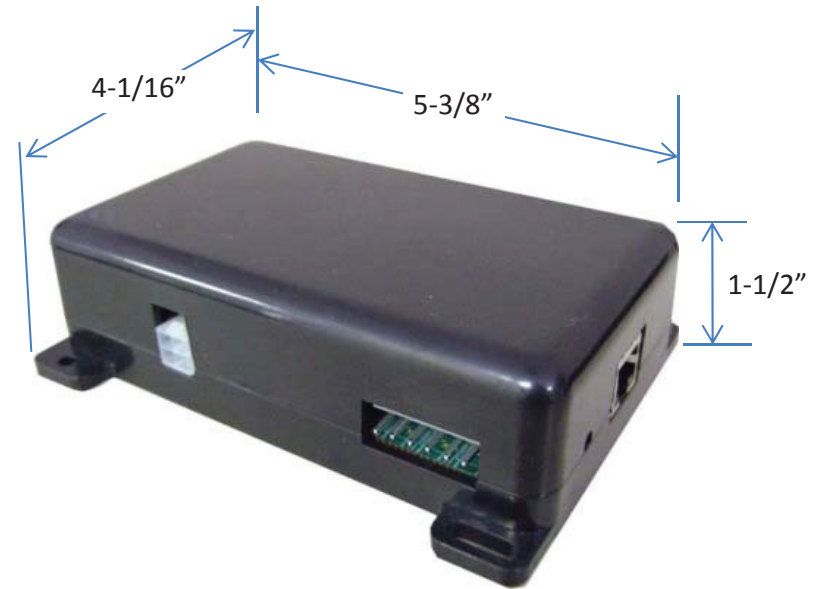

TED Pro Series Dimensions

ECC – Energy Control Center

Pro MTU and MTU-RC

Wired and Wireless Display

Spyder

MTU Home and Lite

TED Pro Current Transformers

CT601B - 200A Split-core CT

CT400XL - 400A Large Split-core CT

CT301 - 400A Standard Split-core CT

All CT Wire: UL1015 22AWG PVC Wire (600V)