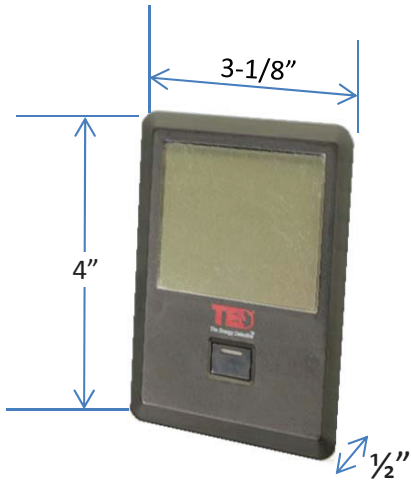

TED Pro Series Dimensions

ECC – Energy Control Center

Pro MTU and MTU-RC

Wired and Wireless Display

Spyder

MTU Home and Lite

TED Pro Current Transformers

CT601B - 200A Split-core CT

CT400XL - 400A Large Split-core CT

CT301 - 400A Standard Split-core CT

All CT Wire: UL1015 22AWG PVC Wire (600V)