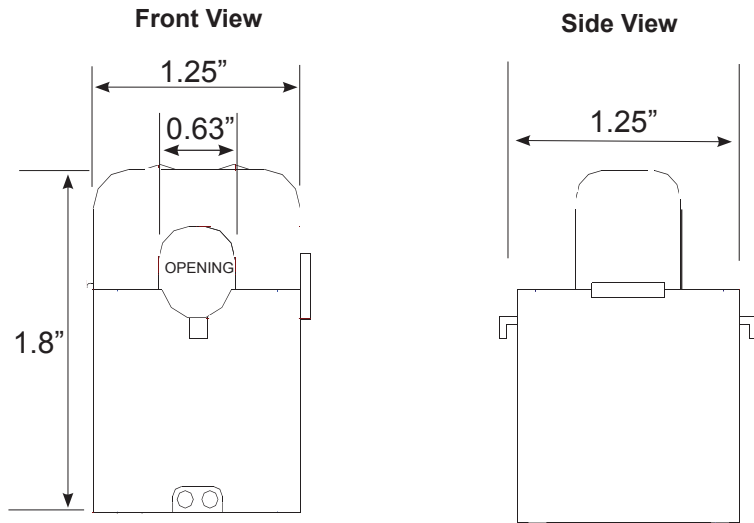

TED Pro Series Dimensions

ECC – Energy Control Center

Pro MTU and MTU-RC

Wired and Wireless Display

Spyder

MTU Home and Lite

TED Pro Current Transformers

CT601B - 200A Split-core CT

CT400XL - 400A Large Split-core CT

CT301 - 400A Standard Split-core CT

All CT Wire: UL1015 22AWG PVC Wire (600V)